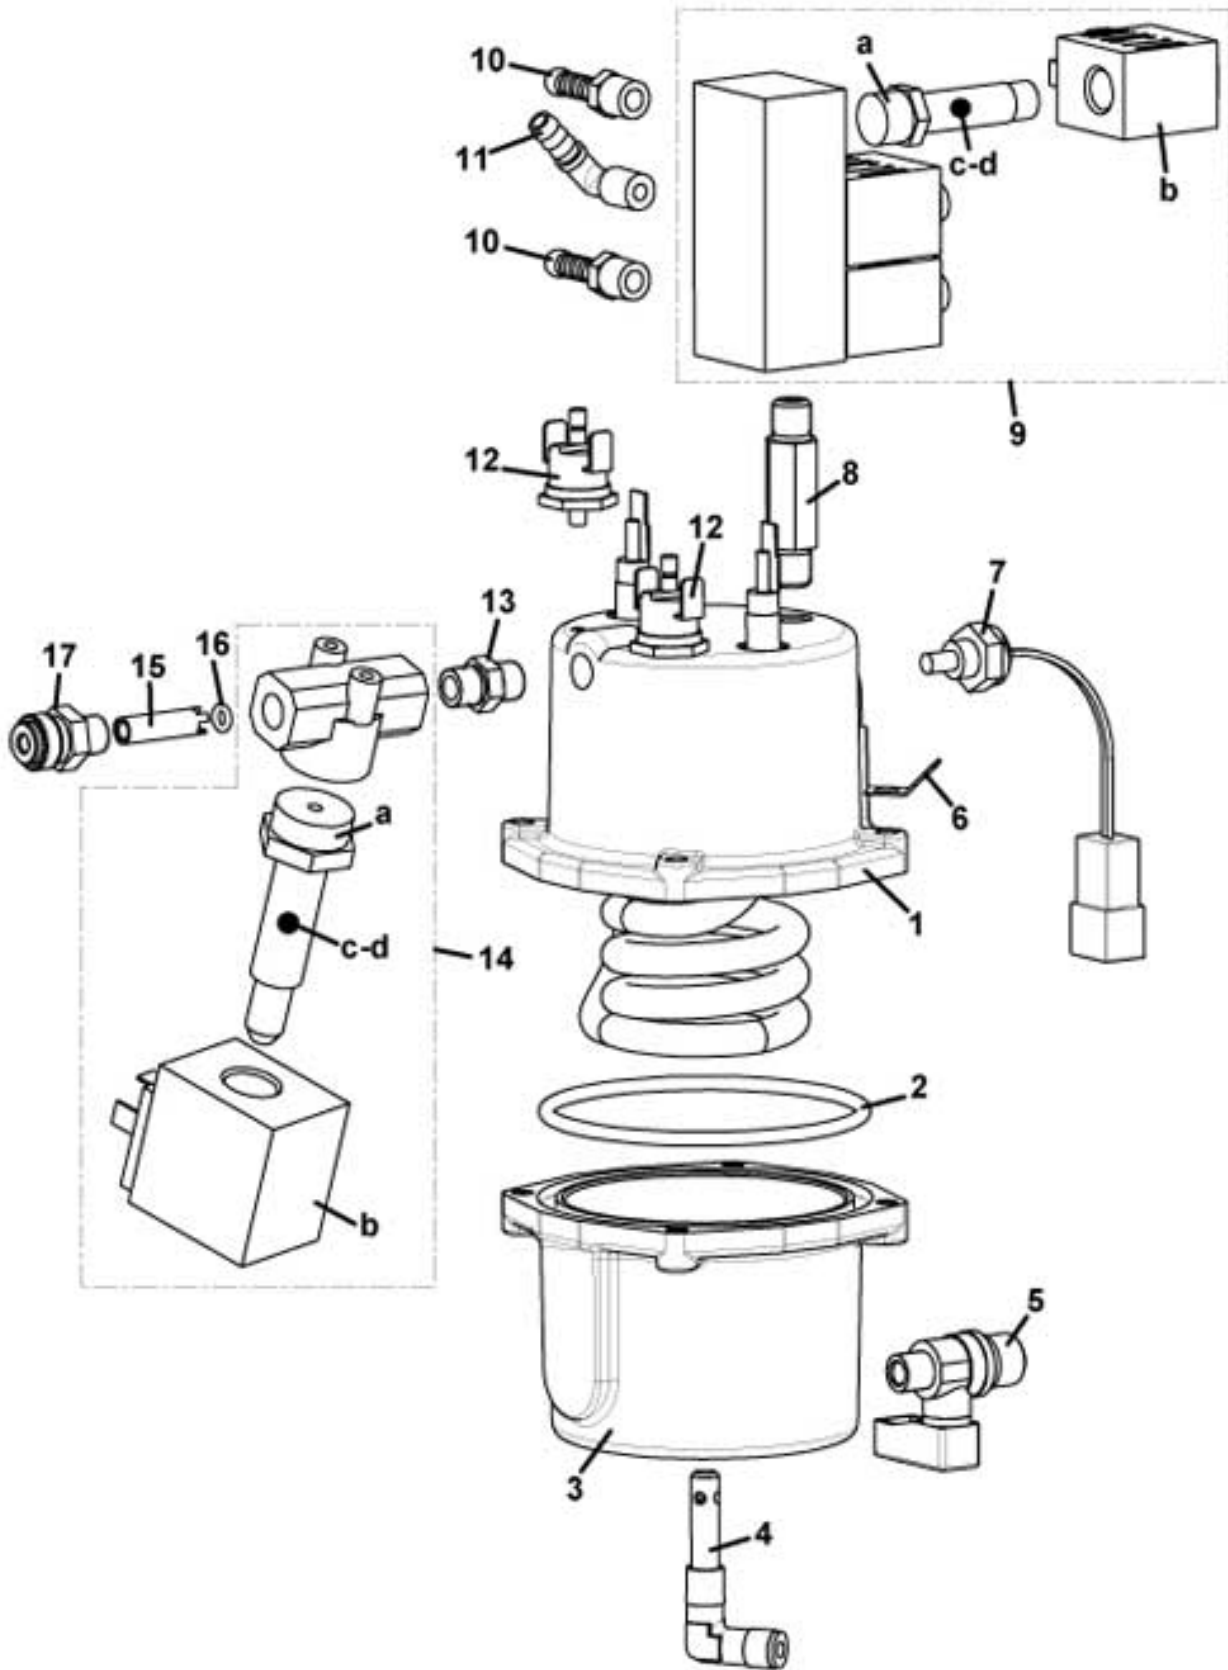

CINO XS GRANDE - PRESSOBEAN BOILER SUPPORT

Pos.	Code	Description
1	0010027221	BOILER SUPPORT
2	0020018061	BUTTON PLUG
3	VIT0000245	M5x35 TCEI SCREW
4	VIT0003104	WASHER tab D. 5.1
5	VIT0003203	STAINLESS STEEL FLAT WASHER D.5.3 x 10 x 1
6	VIT0004504	M 4 NUT
7		See table MICRO GROUP BOILER
8	0110004038	ELECTROMAGNET PUMP SUPPORT
9	VIT0000030	SCREW TCB M4 x 7
10	VIT0003301	WASHER D.12 x 4.3 x 1.5
11	VIT0003103	WASHER tab D. 4.3
12	VIT0004503	NUT M 4
13	0110004041	EX5 230V 50 HZ PUMP
14	ELE0000915	THERMIC PROTECTION
15	0110004023	PIPETTE
16	TSIL05/08T	TRANSPARENT SILICONE PIPE D.5 x 8
17	0100003015	TEE UNION
18	0110002012	1/8M INLET - 1/8F OUTLET NON-RETURN VALVE
19	0110004060	BY PASS VALVE 80
20	TTEF04/06T	D.6*4 PIPE FOR FOODSTUFFS
21	0100001002	NUT FOR PIPE FITTING D.6
22	0100002005	STRENGTHENING BUSH D.4
23	0100002002	LOCKING RING D.6
24	0100003002	COPPER GASKET