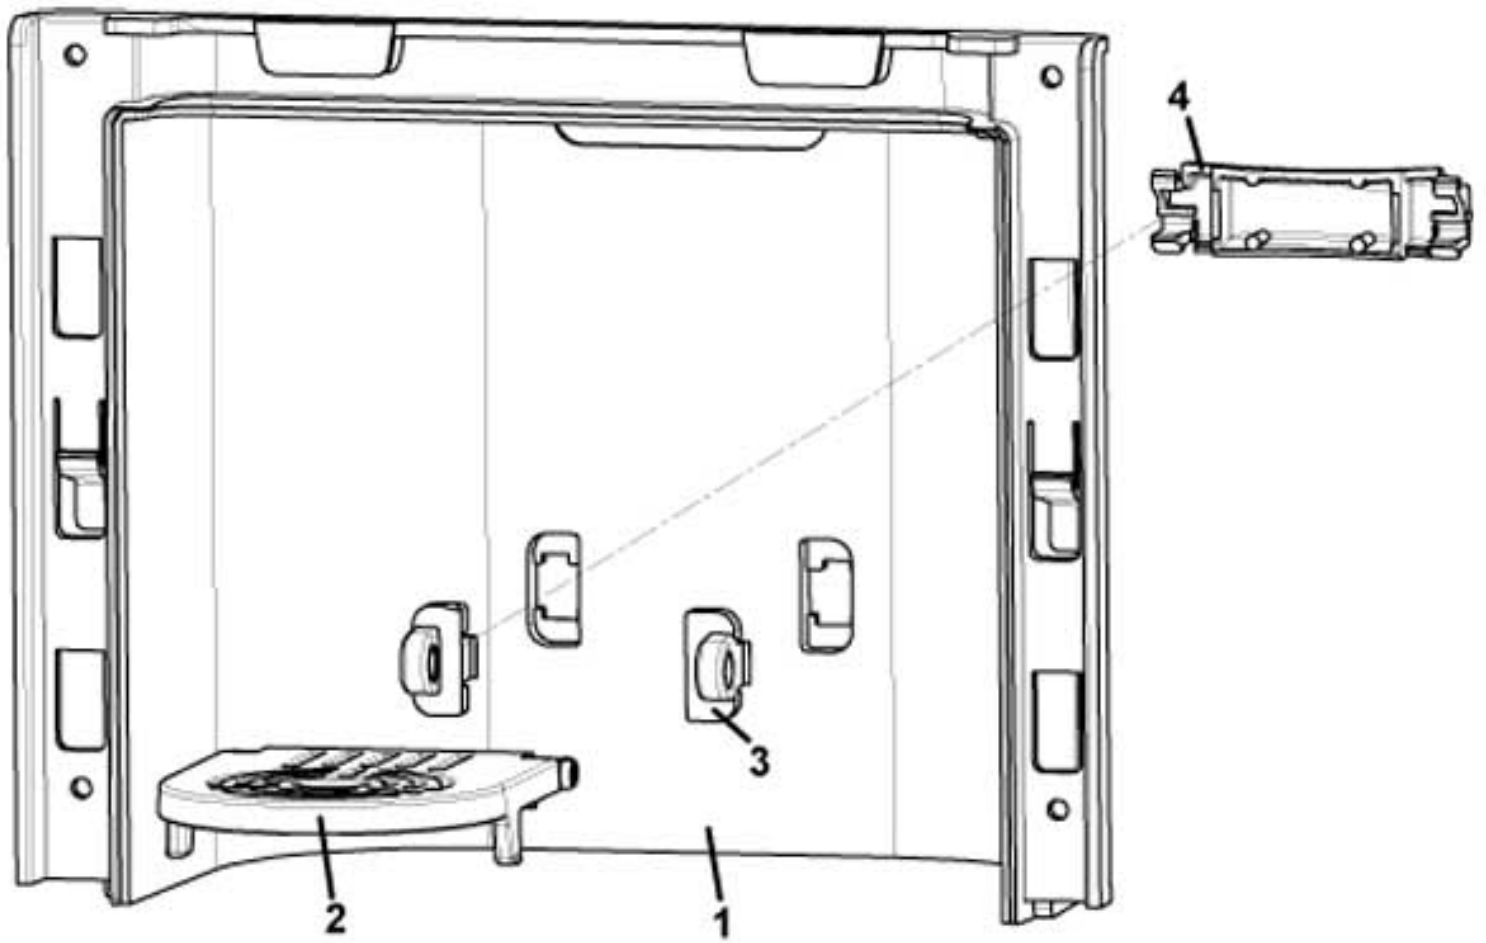

Pos.	Code	Description
1	0020039006	DOOR STRUCTURE
	0020039006CG	DOOR STRUCTURE LIGHT GREY RAL 7035
	0020039006CM	DOOR STRUCTURE MERCEDES GREY RAL 9006
2	0020039007	FRONTAL FRAME
	0020039007CG	FRONTAL FRAME LIGHT GREY RAL 7035
	0020039007CM	FRONTAL FRAME MERCEDES GREY RAL 9006
3	VIT0002466	QUICK-THREAD SCREW 3.5 x 16 CROSS
4	SCH0005860	FLASH BOARD
5	SCH0008160	FRONTAL PANEL LIGHTING BOARD
6	SCH0008120	LATERAL LIGHTING BOARD
7	0020039078	DELIVERY LIGHTING SUPPORT
	0020039078TR	DELIVERY LIGHTING SUPPORT TRASPARENT
8	SCH0008141	LOGO CUP STATION LIGHTING BOARD
9	0020039043	SX LATERAL PANEL
10	0020039048	G13 PREDISPOSITION DX PANEL
11	0020039537	COIN BOX BLOCKING TAB
	0020039537CM	COIN BOX BLOCKING TAB MERCEDES GREY RAL 9006
	0020039537NA	COIN BOX BLOCKING TAB BLACK
12		See table CUPS STOP
13	0020037014	LOCK PLATE
14	SER0000020	LOCK
15	0020037015	LOCK BRACKET
16	0020039075	UPPER DOOR INTERNAL COVER
	0020039075IC	UPPER DOOR INTERNAL COVER ORANGE RAL 2011
17	0020039076	LOWER DOOR INTERNAL COVER
	0020039076NA	LOWER DOOR INTERNAL COVER BLACK
18	0020039551	CABLE FIXING PLATE
	0020039551NA	CABLE FIXING PLATE BLACK
19	VIT0002469	SCREW TC 3.5 x 10
20	0020039080	FRONTAL GLASS LOCK
	0020039080NA	FRONTAL GLASS LOCK BLACK