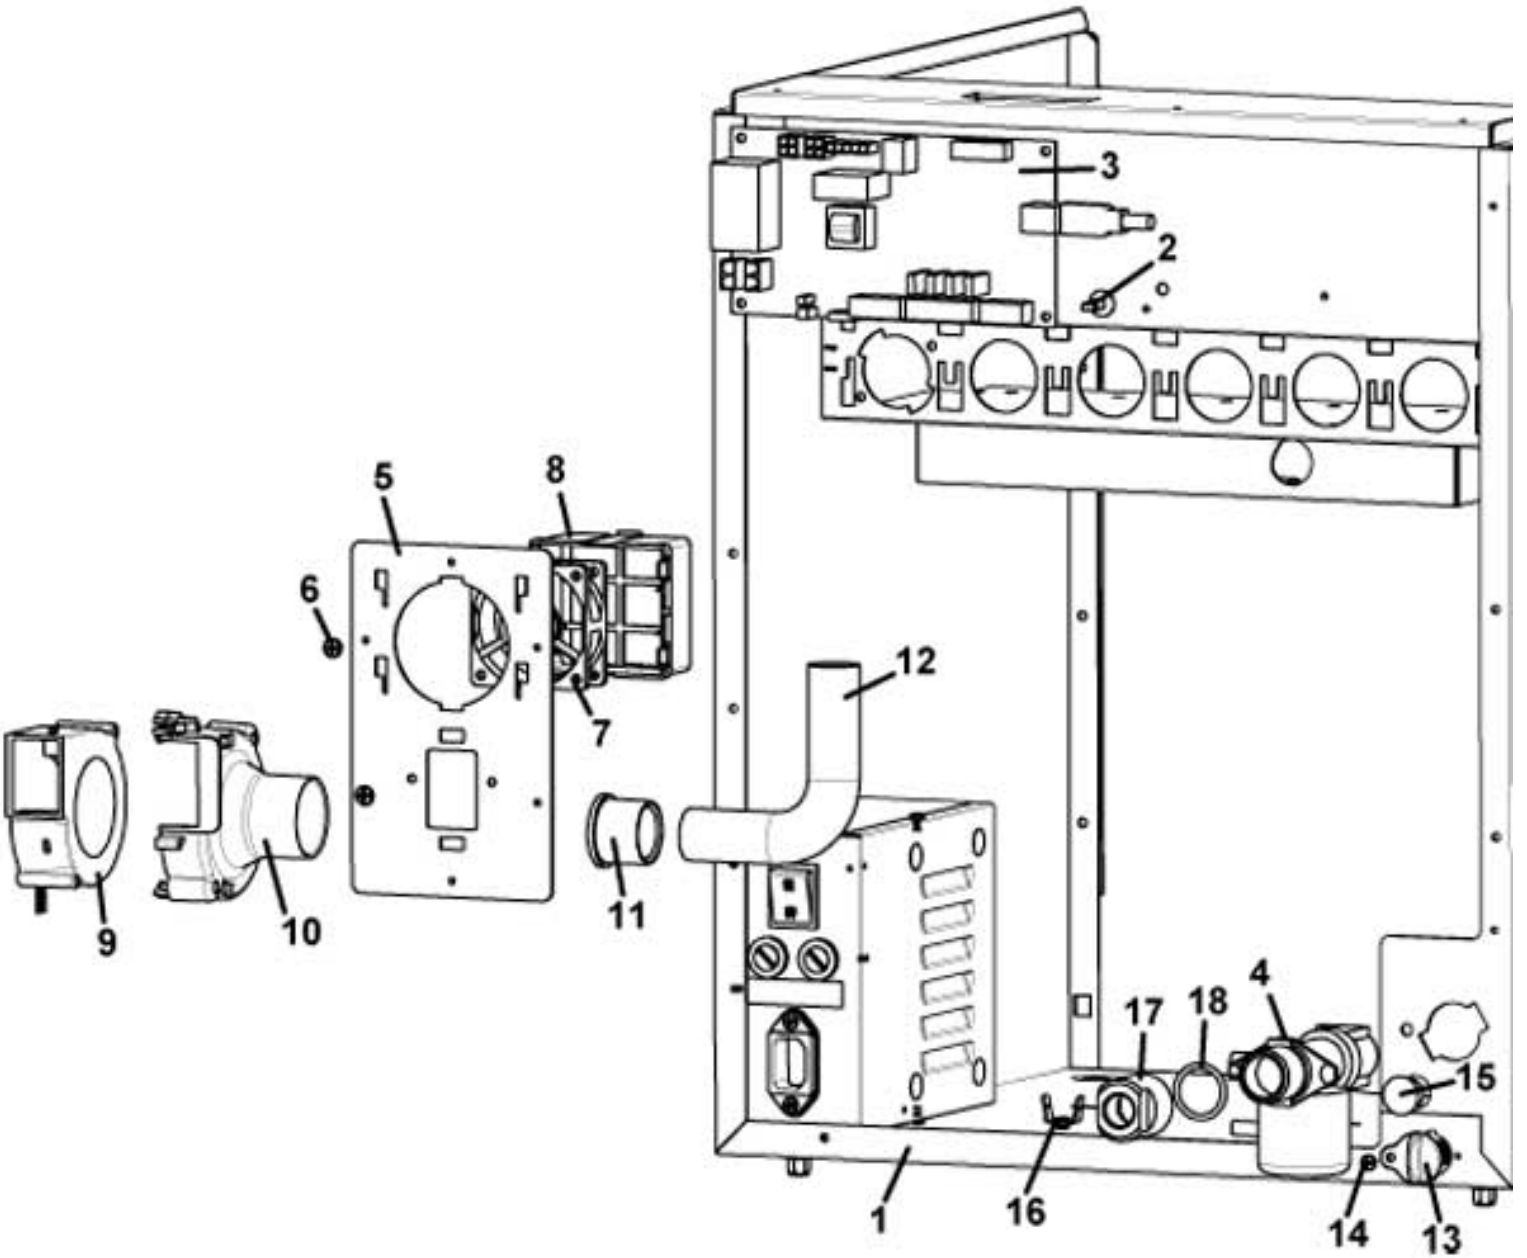

CINO XS GRANDE - REAR VIEW CABINET

Pos.	Code	Description
1	0010024105	S/B CABINET STRUCTURE
	0010024105DE	S/B CABINET STRUCTURE REMBRANT SILVER GREY
	0010024105NA	S/B CABINET STRUCTURE BLACK
2	ELE0062013	PIN BOARD SUPPORT
3	SCH0007960	CPU POWER BOARD
4	0110001058	24V INLET SAFETY VALVE
5	0130013018	FAN SUPPORT
	0130013018NA	FAN SUPPORT BLACK
6	VIT0002401	SCREW TCB 3.5 x 9.5
7	ELE0000462	AXIAL FAN 24DC-LOWER SPEED
8	0010027064	FAN COVER
9	ELE0000465R	24V DC FAN
10	0010024129	EXHAUSTER SUPPORT
	0010024129NA	EXHAUSTER SUPPORT BLACK
11	0070020073	EXHAUST REDUCTION
	0070020073CY	EXHAUST REDUCTION TECHNIC GREY RAL 9018
	0070020073NA	EXHAUST REDUCTION BLACK
12	TEOL000001CL2	SPIRAL PIPE D.20 L.300MM
13	0600016455	WATER OUTLET PLUG
14	VIT0002009	SCREW T.C.B. 3,5 x 6,5
15	GUA0011010	PLUG
16	ELE0060520	GROUND PIN
17	0810010558	WATER INLET VALVE CONNECTION
18	GUA0000021	GASKET 130