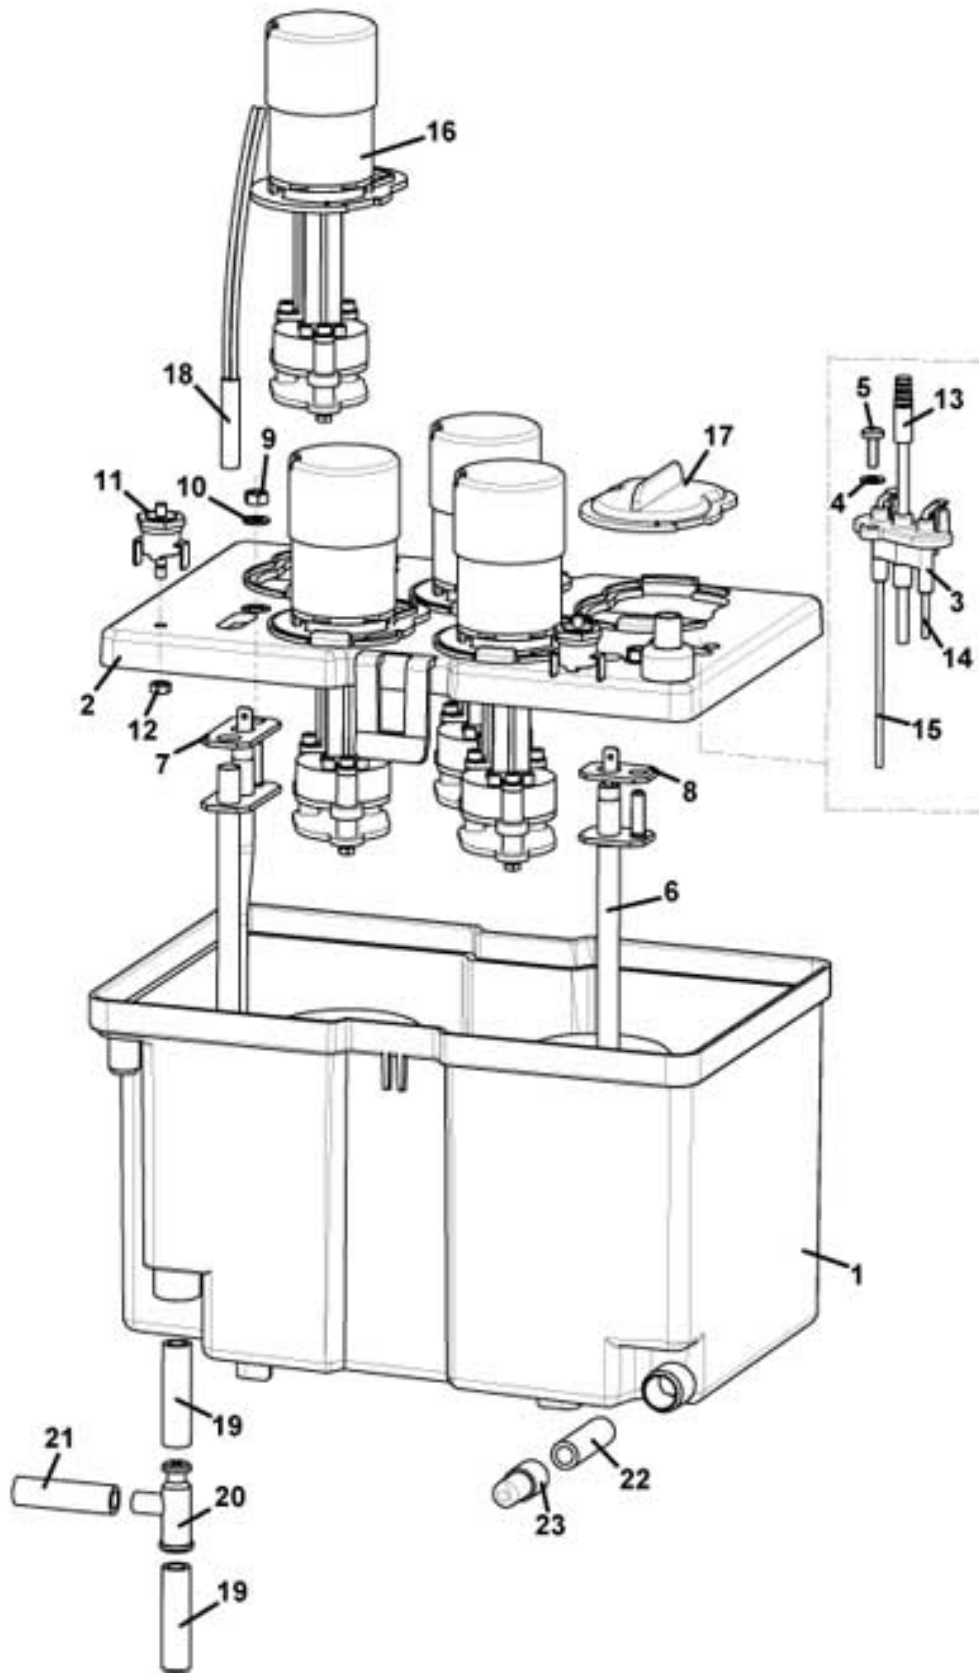

Pos.	Code	Description
1	0600014111	BOILER TANK
2	0600014106	BOILER COVER
3	0600016059	PROBE SUPPORT
4	VIT0003211	STAINLESS STEEL FLAT WASHER D.4,3 x 9 x 0,8
5	VIT0001005	SCREW T.C.B. M 4 x 12
6	0600014107	1600W HEATING ELEMENT
7	0600014113	BOILER HEATING ELEMENT GASKET (3 HOLES)
8	0600014114	BOILER HEATING ELEMENT GASKET (2 HOLES)
9	VIT0004804	STAINLESS STEEL NUT M5
10	VIT0003203	STAINLESS STEEL FLAT WASHER D.5.3 x 10 x 1
11	ELE0000965	MANUAL RESET THERMOSTAT 88°C
12	VIT0004816	STAINLESS STEEL NUT M4
13	ELE0000963R	SOLUBLE PROBE+CONTACTS
14	0600016054	MAX WATER LEVEL PROBE
15	0600016053	WATER PROBE
16	0600016405R	BOILER PUMP ASSEMBLY
17	0600016422	COVER FOR HOLE PUMP
18	ELE0003026CL	121° THERMOFUSE ASSEMBLY
19	TSIL07/11T	TRANSPARENT SILICONE PIPE D.7 x 11
20	0600016028	"T" UNION
21	TSIL05/08T	TRANSPARENT SILICONE PIPE D.5 x 8
22	TSIL10/14T	TRANSPARENT SILICONE PIPE D.10 x 14
23	650001057	DISCHARGE PLUG